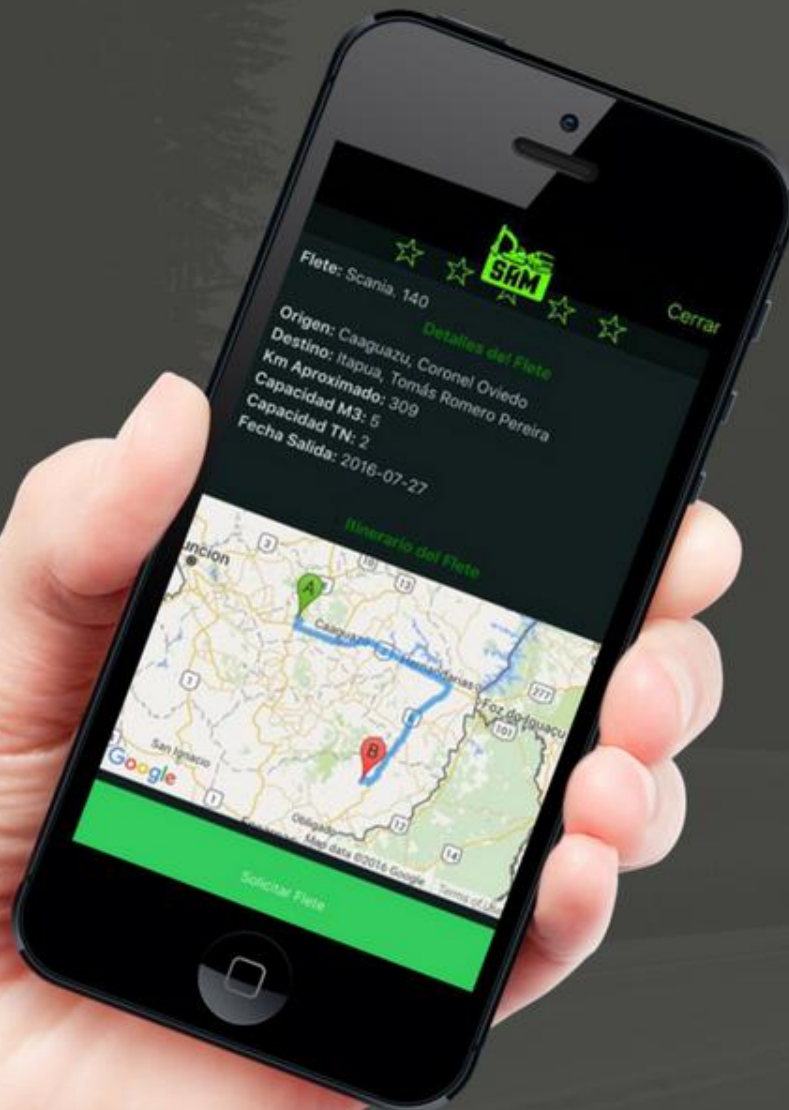

LA PRIMERA PLATAFORMA DIGITAL SUDAMERICANA
DE ALQUILER DE MAQUINARIAS

[SAM.COM.PY](https://sam.com.py)

no **i** no **\$**

ACCESO

CONECTARSE AHORA ES MÁS FÁCIL

A grayscale photograph of a sandy path with low-lying vegetation. The path is the central focus, leading from the foreground into the distance. The vegetation consists of small, leafy plants growing in clumps along the edges of the path. The overall image has a soft, slightly blurred quality. A bright green rectangular border is superimposed over the center of the image, containing the word "ACCESO" in a bold, black, sans-serif font.

ACCESO

SAM.COM.PY

PIONEROS

En Latino América
en el sector de
maquinarias
pesadas.

OPORTUNIDAD

Dinamizar el mercado & consolidar el modelo de negocios.

TECNOLOGÍA GEOREFERENCIAL

PARA ACORTAR
DISTANCIA ENTRE
PRODUCTORES

FLETES CON INFORMACIÓN A TIEMPO REAL

- Rutas
- Costos
- Horarios
- Monitoreo

EXPANSIÓN

Agro

Construcción

Transporte

**Reduciendo
costos y
utilizando la
herramienta
más eficaz.**

The background of the slide is a grayscale image showing silhouettes of people and a truck. On the left, two people are shaking hands, one holding a large white bag. In the center, a large truck is parked. On the right, another person is visible, possibly interacting with the truck. The overall scene suggests a business transaction or a delivery process.